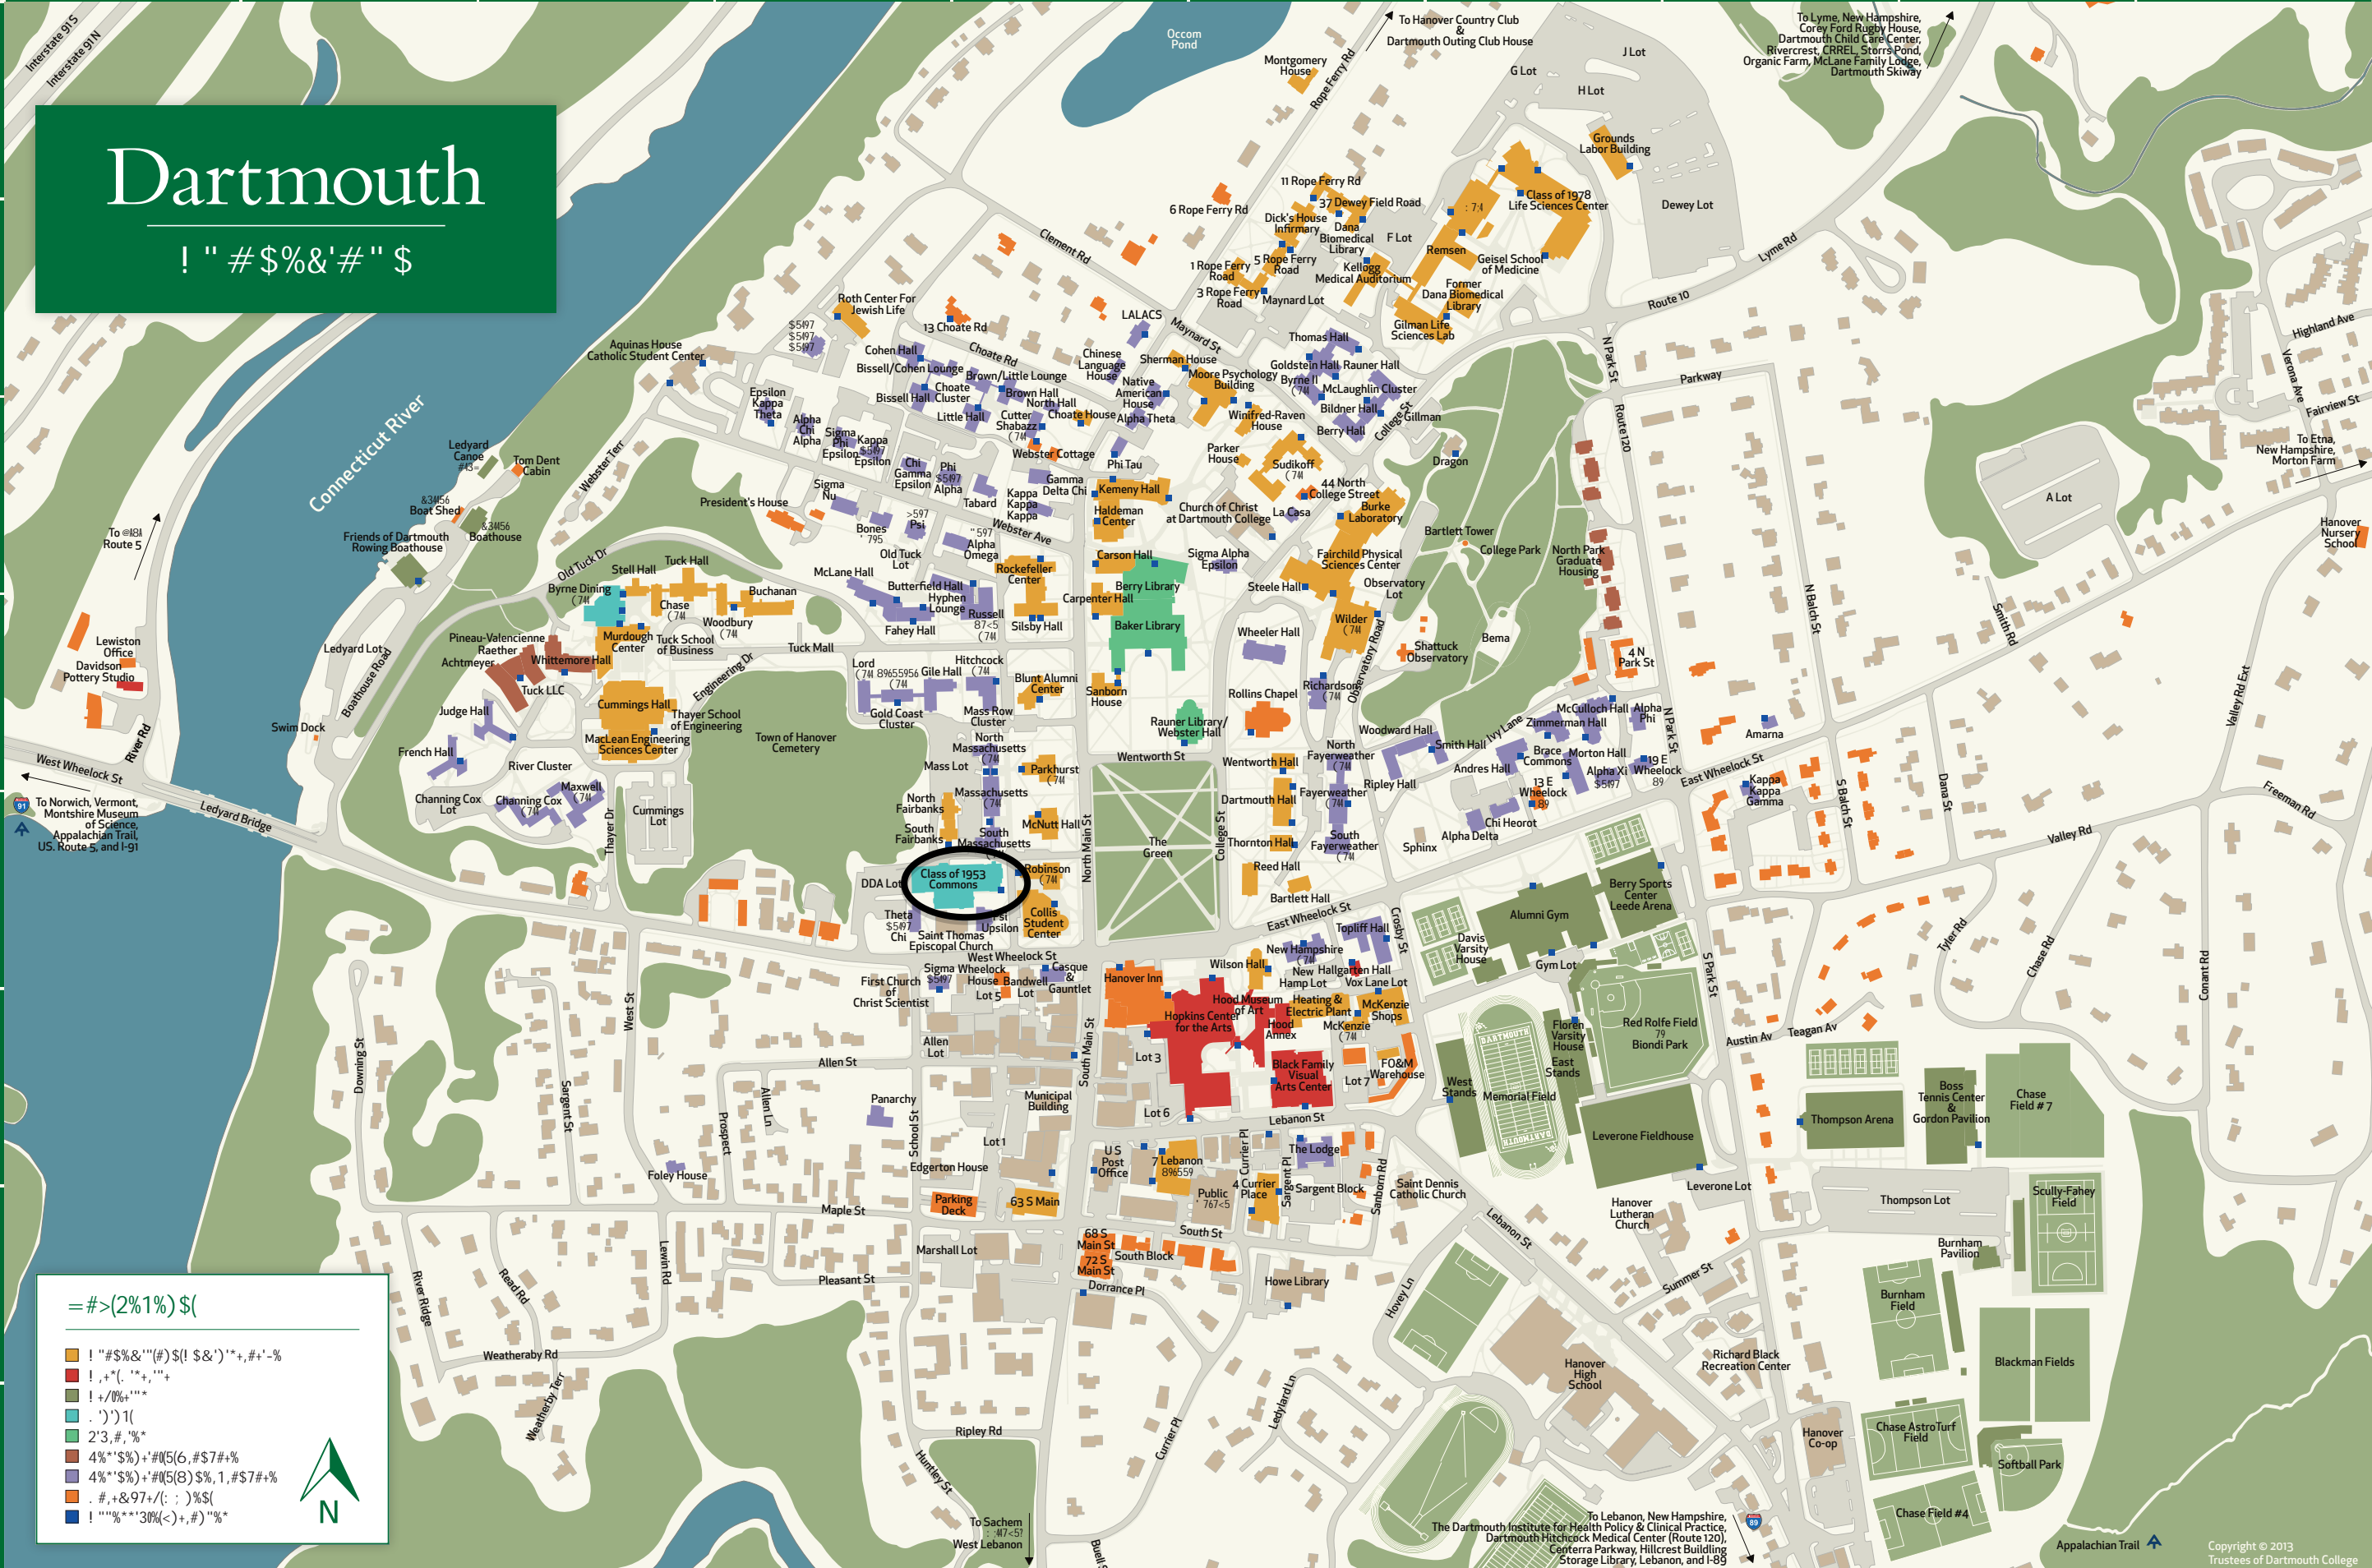

Dartmouth

!"#\$%&'()*+,-./:;<=>?@A

Legend:
! "#\$%&'()*+,-./:;<=>?@A
#D=F6!B<8:??#B8
<#B<D:CE6A:

Academic Buildings (Blue):
! "#\$%&'()*+,-./:;<=>?@A
#D=F6!B<8:??#B8
<#B<D:CE6A:

Arts Buildings (Red):
! "#\$%&'()*+,-./:;<=>?@A
#D=F6!B<8:??#B8
<#B<D:CE6A:

Student Life Buildings (Green):
! "#\$%&'()*+,-./:;<=>?@A
#D=F6!B<8:??#B8
<#B<D:CE6A:

Dining Buildings (Yellow):
! "#\$%&'()*+,-./:;<=>?@A
#D=F6!B<8:??#B8
<#B<D:CE6A:

Recreation Buildings (Orange):
! "#\$%&'()*+,-./:;<=>?@A
#D=F6!B<8:??#B8
<#B<D:CE6A:

Administration Buildings (Purple):
! "#\$%&'()*+,-./:;<=>?@A
#D=F6!B<8:??#B8
<#B<D:CE6A:

56189; . 7 ; : < = 6 ; ?
!"#\$%&'()*+,-./:;<=>?@A
#D=F6!B<8:??#B8
<#B<D:CE6A:

Hopkins Center for the Arts Box Office: 0 * + -) / : ; < = > ? @ A
Dartmouth Athletics Ticket Office: 0 * + -) / : ; < = > ? @ A